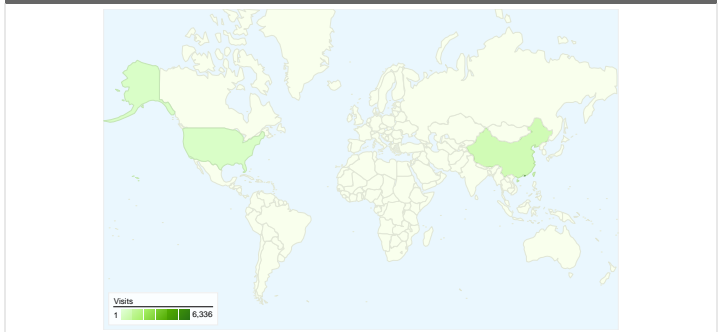

Site Usage

8,951 Visits

74.72% Bounce Rate

16,055 Pageviews

00:01:32 Avg. Time on Site

1.79 Pages/Visit

81.60% % New Visits

Visitors Overview

Visitors
7,467

Map Overlay world

Traffic Sources Overview

Content Overview

Pages	Pageviews	% Pageviews
/index.php	2,917	18.17%
/index.php?p=783	524	3.26%
/index.php?p=2735	428	2.67%
/index.php?p=693	357	2.22%
/index.php?p=2080	253	1.58%

7,467 people visited this site

8,951 Visits

7,467 Absolute Unique Visitors

16,055 Pageviews

1.79 Average Pageviews

00:01:32 Time on Site

74.72% Bounce Rate

81.60% New Visits

8,951 visits came from 54 countries/territories

Site Usage

Visits	Pages/Visit	Avg. Time on Site	% New Visits	Bounce Rate	
8,951 % of Site Total: 100.00%	1.79 Site Avg: 1.79 (0.00%)	00:01:32 Site Avg: 00:01:32 (0.00%)	81.71% Site Avg: 81.60% (0.14%)	74.72% Site Avg: 74.72% (0.00%)	
Country/Territory	Visits	Pages/Visit	Avg. Time on Site	% New Visits	Bounce Rate
Hong Kong	6,336	1.98	00:01:53	78.14%	71.56%
Taiwan	1,125	1.37	00:00:42	89.33%	83.56%
China	593	1.39	00:00:41	90.05%	80.44%
United States	259	1.14	00:00:17	94.21%	90.35%
Macau SAR China	170	1.28	00:00:23	91.76%	81.18%
Canada	84	1.27	00:01:06	85.71%	78.57%
United Kingdom	65	1.46	00:00:36	90.77%	83.08%
Australia	62	1.50	00:01:36	91.94%	77.42%
Malaysia	58	1.38	00:00:52	86.21%	81.03%
Singapore	37	1.30	00:01:02	100.00%	75.68%