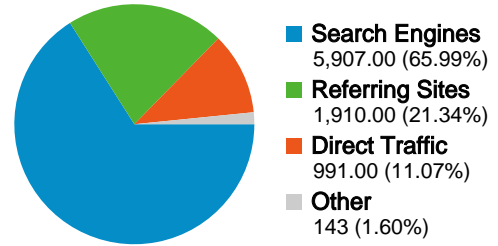

Top Traffic Sources

Sources	Visits	% visits	Keywords	Visits	% visits
google (organic)	4,079	45.57%	自製聖誕卡 diy	103	1.74%
yahoo (organic)	1,768	19.75%	自製聖誕卡	99	1.68%
(direct) ((none))	991	11.07%	十大最無謂應用	78	1.32%
uwants.com (referral)	345	3.85%	asus p565	72	1.22%
facebook.com (referral)	168	1.88%	格價網	67	1.13%