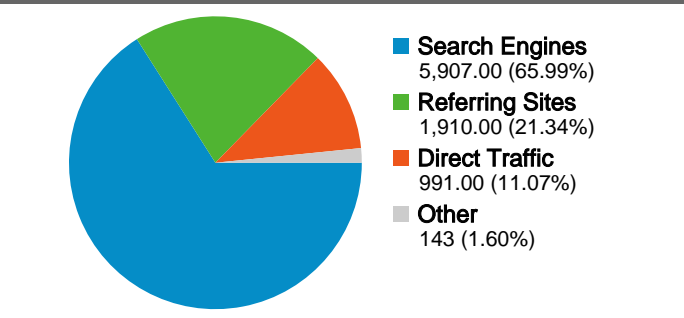

Traffic Sources Overview

Content Overview

Pages	Pageviews	% Pageviews
/index.php	2,917	18.17%
/index.php?p=783	524	3.26%
/index.php?p=2735	428	2.67%
/index.php?p=693	357	2.22%
/index.php?p=2080	253	1.58%