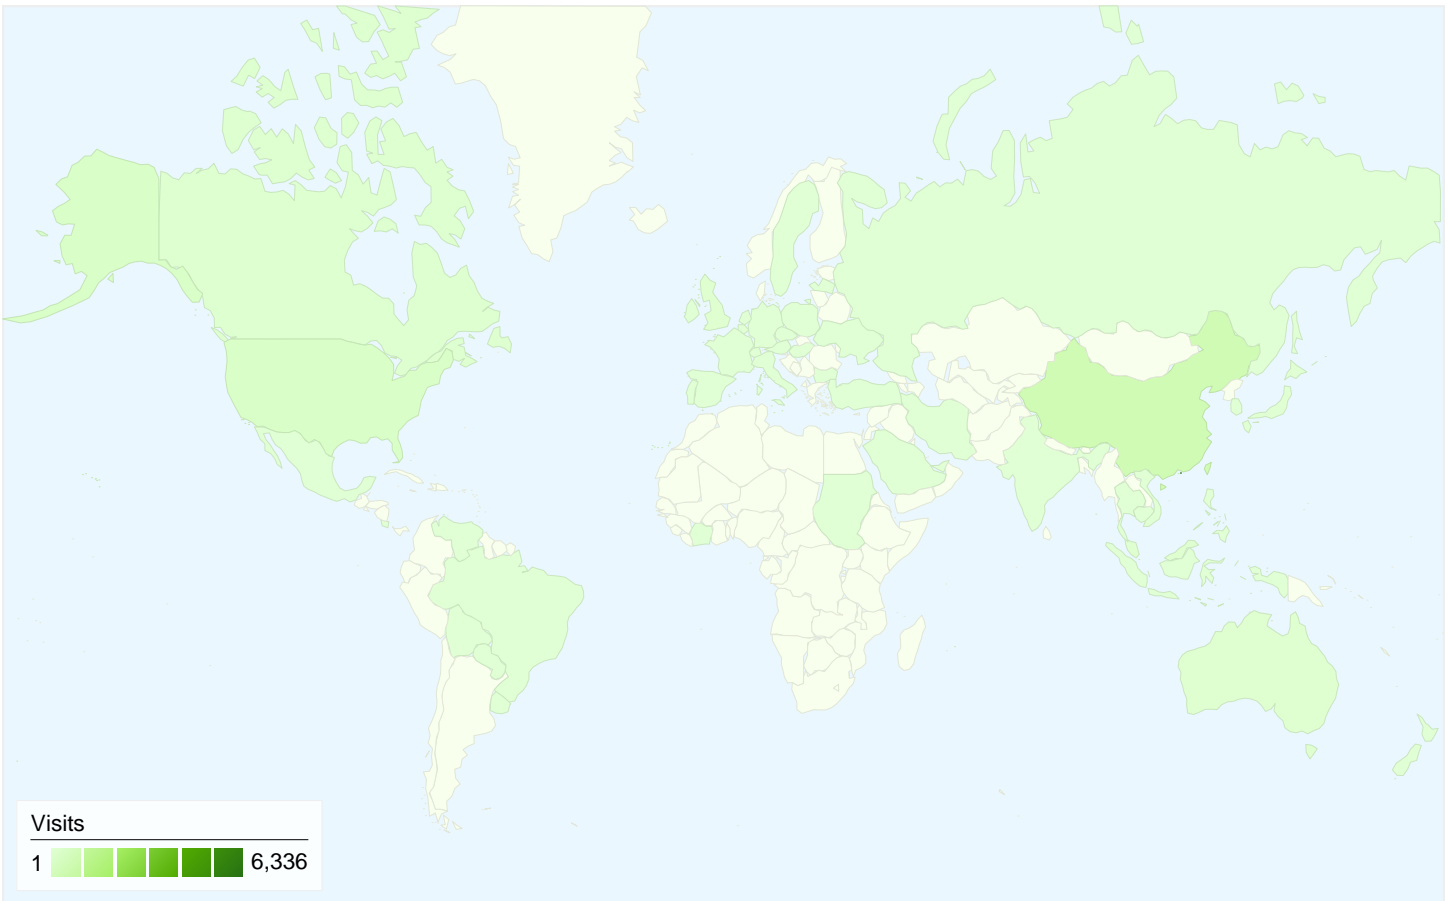

Visitors
7,467

Map Overlay world

Traffic Sources Overview

Content Overview

Pages	Pageviews	% Pageviews
/index.php	2,917	18.17%
/index.php?p=783	524	3.26%
/index.php?p=2735	428	2.67%
/index.php?p=693	357	2.22%
/index.php?p=2080	253	1.58%

7,467 people visited this site

8,951 Visits

7,467 Absolute Unique Visitors

16,055 Pageviews

1.79 Average Pageviews

00:01:32 Time on Site

74.72% Bounce Rate

81.60% New Visits

8,951 visits came from 54 countries/territories

Site Usage

Visits	Pages/Visit	Avg. Time on Site	% New Visits	Bounce Rate	
8,951 % of Site Total: 100.00%	1.79 Site Avg: 1.79 (0.00%)	00:01:32 Site Avg: 00:01:32 (0.00%)	81.71% Site Avg: 81.60% (0.14%)	74.72% Site Avg: 74.72% (0.00%)	
Country/Territory	Visits	Pages/Visit	Avg. Time on Site	% New Visits	Bounce Rate
Hong Kong	6,336	1.98	00:01:53	78.14%	71.56%
Taiwan	1,125	1.37	00:00:42	89.33%	83.56%
China	593	1.39	00:00:41	90.05%	80.44%
United States	259	1.14	00:00:17	94.21%	90.35%
Macau SAR China	170	1.28	00:00:23	91.76%	81.18%
Canada	84	1.27	00:01:06	85.71%	78.57%
United Kingdom	65	1.46	00:00:36	90.77%	83.08%
Australia	62	1.50	00:01:36	91.94%	77.42%
Malaysia	58	1.38	00:00:52	86.21%	81.03%
Singapore	37	1.30	00:01:02	100.00%	75.68%