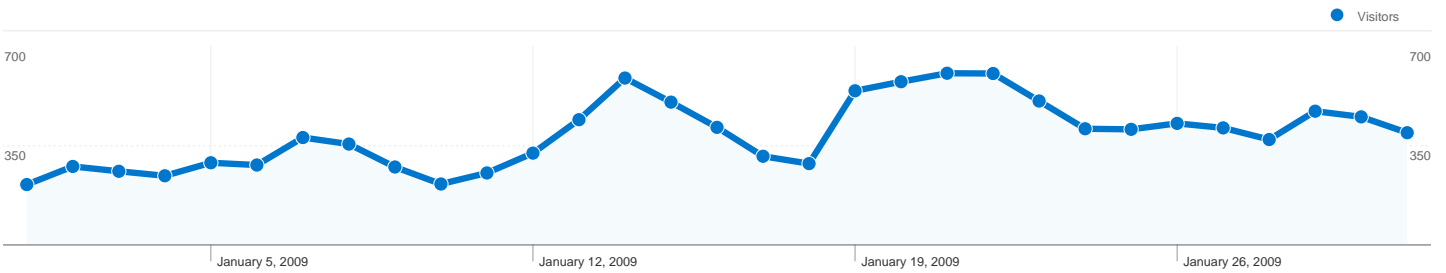

11,301 people visited this site

12,933 Visits

11,301 Absolute Unique Visitors

22,713 Pageviews

1.76 Average Pageviews

00:01:12 Time on Site

77.85% Bounce Rate

85.80% New Visits

Technical Profile

Browser	Visits	% visits	Connection Speed	Visits	% visits
Internet Explorer	8,215	63.52%	Unknown	10,270	79.41%
Firefox	3,666	28.35%	Cable	1,162	8.98%
Safari	477	3.69%	DSL	898	6.94%
Chrome	461	3.56%	T1	432	3.34%
Opera	87	0.67%	Dialup	156	1.21%