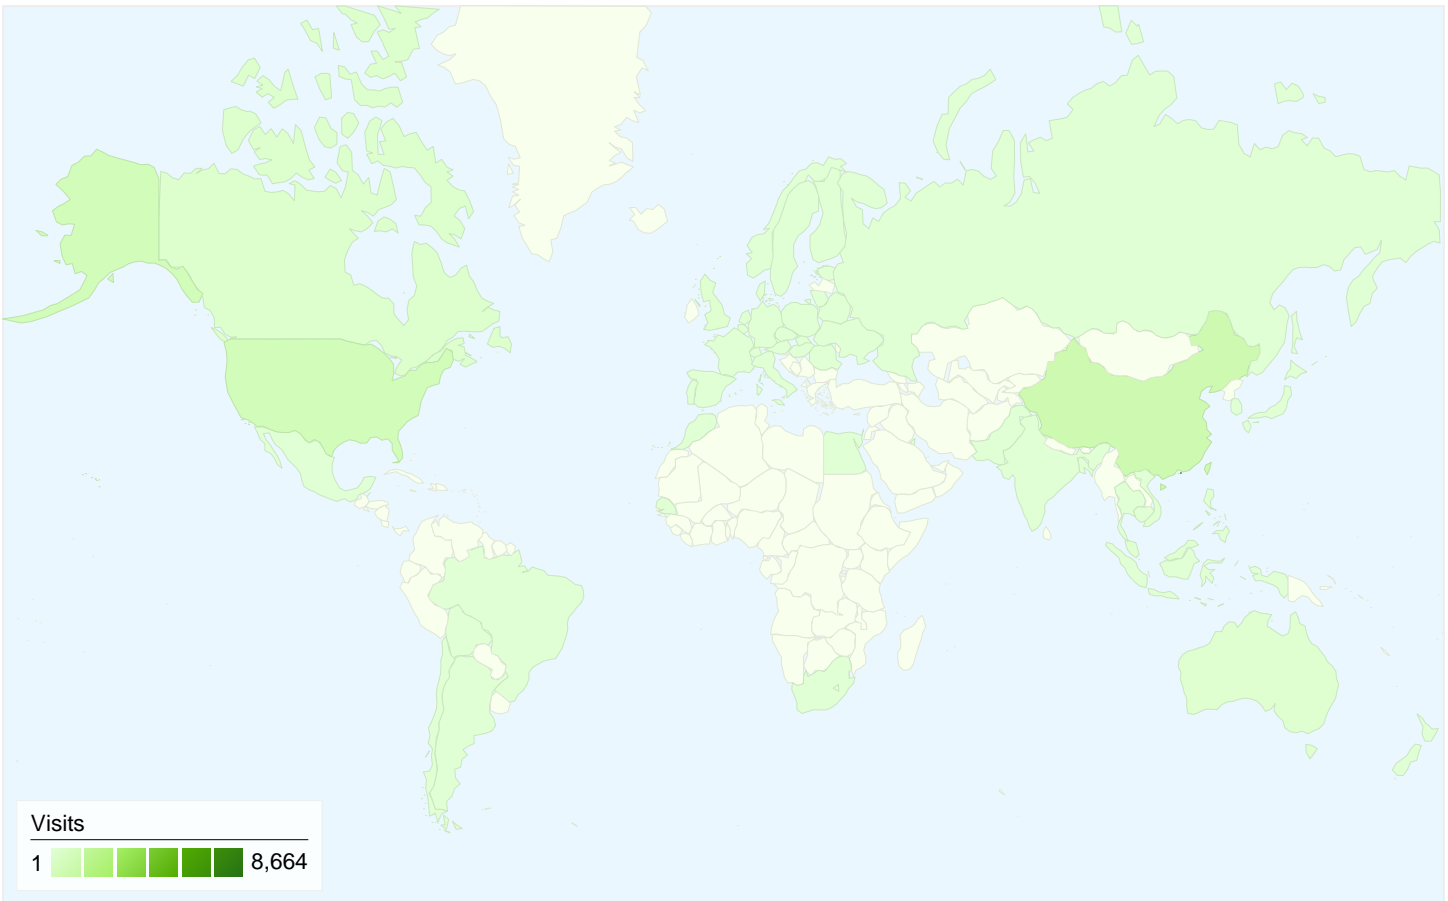

Visitors
11,301

Map Overlay world

Traffic Sources Overview

- **Search Engines**
10,006.00 (77.37%)
- **Direct Traffic**
1,706.00 (13.19%)
- **Referring Sites**
1,184.00 (9.15%)
- **Other**
37 (0.29%)

Content Overview

All traffic sources sent a total of 12,933 visits

-  **13.19%** Direct Traffic
-  **9.15%** Referring Sites
-  **77.37%** Search Engines

Top Traffic Sources

Sources	Visits	% visits
google (organic)	5,478	42.36%
yahoo (organic)	4,476	34.61%
(direct) ((none))	1,706	13.19%
facebook.com (referral)	185	1.43%
jobfinder.com.hk (referral)	107	0.83%

Keywords	Visits	% visits
realtouch	236	2.36%
youtube com hk	178	1.78%
real touch	148	1.48%
s3600h	144	1.44%
windows 7	105	1.05%

12,933 visits came from 57 countries/territories

Site Usage

Visits	Pages/Visit	Avg. Time on Site	% New Visits	Bounce Rate	
12,933 % of Site Total: 100.00%	1.76 Site Avg: 1.76 (0.00%)	00:01:12 Site Avg: 00:01:12 (0.00%)	86.26% Site Avg: 85.80% (0.53%)	77.85% Site Avg: 77.85% (0.00%)	
Country/Territory	Visits	Pages/Visit	Avg. Time on Site	% New Visits	Bounce Rate
Hong Kong	8,664	1.94	00:01:29	82.83%	75.60%
Taiwan	1,650	1.42	00:00:40	93.39%	81.03%
China	944	1.40	00:00:40	91.84%	79.66%
United States	709	1.20	00:00:20	96.61%	92.24%
Macau SAR China	241	1.66	00:00:32	92.12%	78.84%
Canada	169	1.33	00:00:38	86.39%	81.07%
United Kingdom	98	1.38	00:01:10	93.88%	76.53%
Australia	96	1.29	00:00:49	90.62%	82.29%
Malaysia	61	1.87	00:01:47	95.08%	75.41%
Singapore	61	1.33	00:00:50	91.80%	80.33%