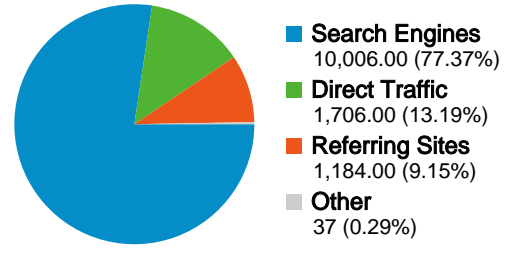

Pages	Pageviews	% Pageviews
/index.php	2,262	9.96%
/index.php?p=4112	1,214	5.34%
/index.php?p=1290	747	3.29%
/index.php?tag=realtouch	639	2.81%
/index.php?p=783	497	2.19%

11,301 people visited this site

12,933 Visits

11,301 Absolute Unique Visitors

22,713 Pageviews

1.76 Average Pageviews

00:01:12 Time on Site

77.85% Bounce Rate

85.80% New Visits

Technical Profile

All traffic sources sent a total of 12,933 visits

-  **13.19%** Direct Traffic
-  **9.15%** Referring Sites
-  **77.37%** Search Engines

Top Traffic Sources

Sources	Visits	% visits
google (organic)	5,478	42.36%
yahoo (organic)	4,476	34.61%
(direct) ((none))	1,706	13.19%
facebook.com (referral)	185	1.43%
jobfinder.com.hk (referral)	107	0.83%