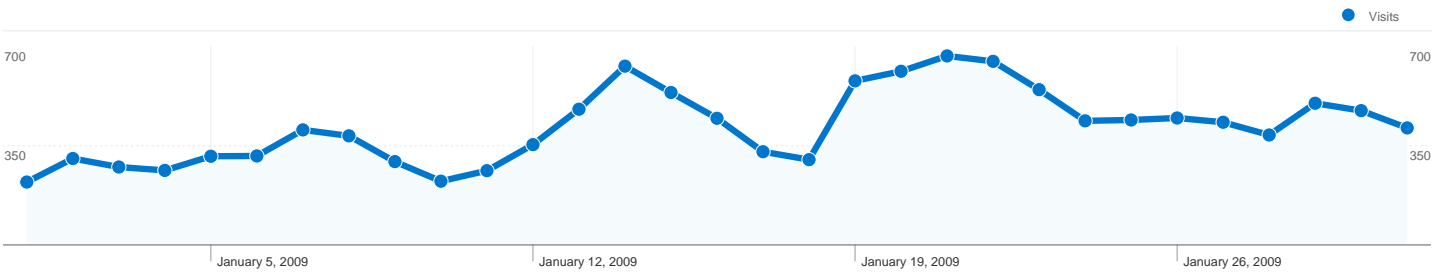

All traffic sources sent a total of 12,933 visits

- **13.19%** Direct Traffic
- **9.15%** Referring Sites
- **77.37%** Search Engines