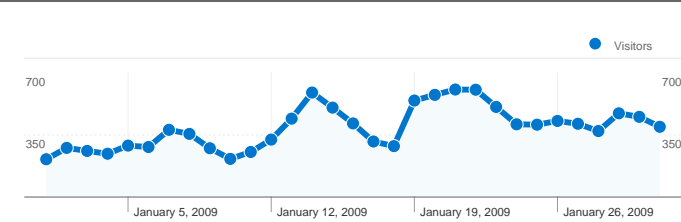

Site Usage

12,933 Visits

77.85% Bounce Rate

22,713 Pageviews

00:01:12 Avg. Time on Site

1.76 Pages/Visit

85.80% % New Visits

Visitors Overview

12,933 Visits

11,301 Absolute Unique Visitors

22,713 Pageviews

1.76 Average Pageviews

00:01:12 Time on Site

77.85% Bounce Rate

85.80% New Visits

Technical Profile

Keywords	Visits	% visits
realtouch	236	2.36%
youtube com hk	178	1.78%
real touch	148	1.48%
s3600h	144	1.44%
windows 7	105	1.05%

12,933 visits came from 57 countries/territories

Site Usage

Visits	Pages/Visit	Avg. Time on Site	% New Visits	Bounce Rate	
12,933 % of Site Total: 100.00%	1.76 Site Avg: 1.76 (0.00%)	00:01:12 Site Avg: 00:01:12 (0.00%)	86.26% Site Avg: 85.80% (0.53%)	77.85% Site Avg: 77.85% (0.00%)	
Country/Territory	Visits	Pages/Visit	Avg. Time on Site	% New Visits	Bounce Rate
Hong Kong	8,664	1.94	00:01:29	82.83%	75.60%
Taiwan	1,650	1.42	00:00:40	93.39%	81.03%
China	944	1.40	00:00:40	91.84%	79.66%
United States	709	1.20	00:00:20	96.61%	92.24%
Macau SAR China	241	1.66	00:00:32	92.12%	78.84%
Canada	169	1.33	00:00:38	86.39%	81.07%
United Kingdom	98	1.38	00:01:10	93.88%	76.53%
Australia	96	1.29	00:00:49	90.62%	82.29%
Malaysia	61	1.87	00:01:47	95.08%	75.41%
Singapore	61	1.33	00:00:50	91.80%	80.33%

Pages on this site were viewed a total of 22,713 times

 **22,713** Pageviews

 **17,001** Unique Views

 **77.85%** Bounce Rate

AdSense Performance

 **0** AdSense Page Impressions

 **\$0.00** AdSense Revenue

 **0** AdSense Unit Impressions