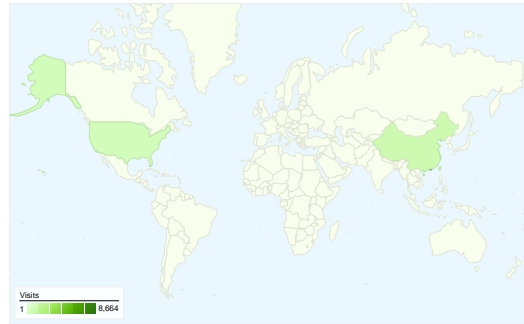

Site Usage

12,933 Visits

77.85% Bounce Rate

22,713 Pageviews

00:01:12 Avg. Time on Site

1.76 Pages/Visit

85.80% % New Visits

Visitors Overview

Visitors
11,301

Map Overlay world

Traffic Sources Overview

- **Search Engines**
10,006.00 (77.37%)
- **Direct Traffic**
1,706.00 (13.19%)
- **Referring Sites**
1,184.00 (9.15%)
- **Other**
37 (0.29%)

Content Overview

All traffic sources sent a total of 12,933 visits

-  **13.19%** Direct Traffic
-  **9.15%** Referring Sites
-  **77.37%** Search Engines

Top Traffic Sources

Sources	Visits	% visits
google (organic)	5,478	42.36%
yahoo (organic)	4,476	34.61%
(direct) ((none))	1,706	13.19%
facebook.com (referral)	185	1.43%
jobfinder.com.hk (referral)	107	0.83%

Keywords	Visits	% visits
realtouch	236	2.36%
youtube com hk	178	1.78%
real touch	148	1.48%
s3600h	144	1.44%
windows 7	105	1.05%

12,933 visits came from 57 countries/territories

Site Usage

Visits	Pages/Visit	Avg. Time on Site	% New Visits	Bounce Rate	
12,933 % of Site Total: 100.00%	1.76 Site Avg: 1.76 (0.00%)	00:01:12 Site Avg: 00:01:12 (0.00%)	86.26% Site Avg: 85.80% (0.53%)	77.85% Site Avg: 77.85% (0.00%)	
Country/Territory	Visits	Pages/Visit	Avg. Time on Site	% New Visits	Bounce Rate
Hong Kong	8,664	1.94	00:01:29	82.83%	75.60%
Taiwan	1,650	1.42	00:00:40	93.39%	81.03%
China	944	1.40	00:00:40	91.84%	79.66%
United States	709	1.20	00:00:20	96.61%	92.24%
Macau SAR China	241	1.66	00:00:32	92.12%	78.84%
Canada	169	1.33	00:00:38	86.39%	81.07%
United Kingdom	98	1.38	00:01:10	93.88%	76.53%
Australia	96	1.29	00:00:49	90.62%	82.29%
Malaysia	61	1.87	00:01:47	95.08%	75.41%
Singapore	61	1.33	00:00:50	91.80%	80.33%