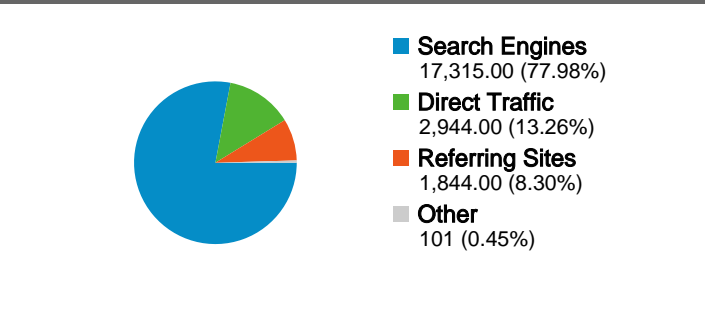

Traffic Sources Overview

Content Overview

Pages	Pageviews	% Pageviews
/index.php	3,275	8.95%
/youtube	2,057	5.62%
/facebook-pet-society	768	2.10%
/youtube-live	675	1.84%
/redeem-code	497	1.36%