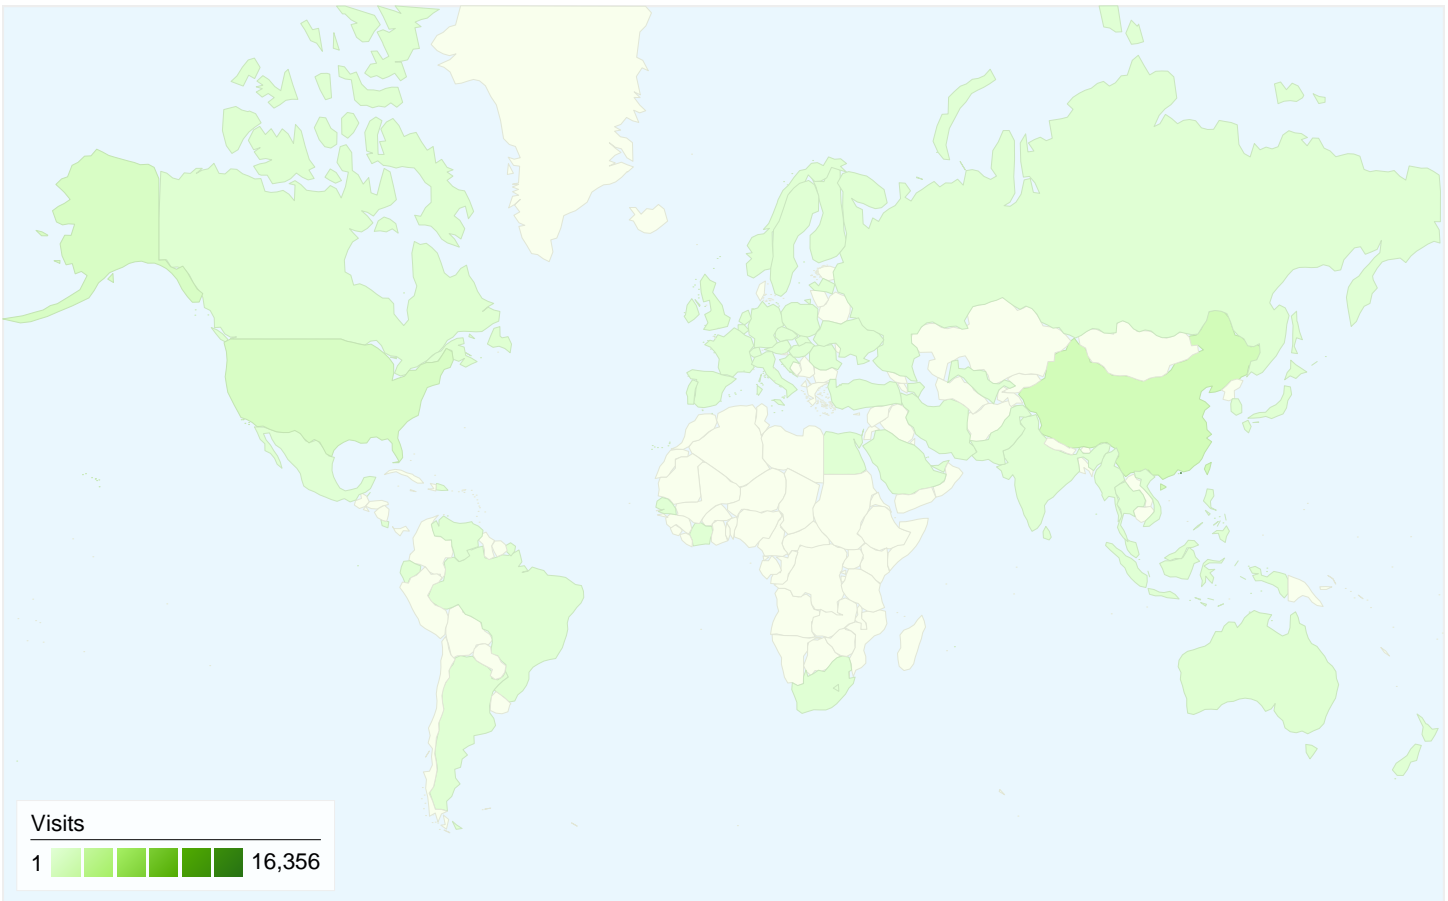

19,168 people visited this site

22,204 Visits

19,168 Absolute Unique Visitors

36,592 Pageviews

1.65 Average Pageviews

00:01:05 Time on Site

78.80% Bounce Rate

84.36% New Visits

All traffic sources sent a total of 22,204 visits

-  **13.26%** Direct Traffic
-  **8.30%** Referring Sites
-  **77.98%** Search Engines

- **Search Engines**
17,315.00 (77.98%)
- **Direct Traffic**
2,944.00 (13.26%)
- **Referring Sites**
1,844.00 (8.30%)
- **Other**
101 (0.45%)

22,204 visits came from 69 countries/territories

Site Usage

| Visits | Pages/Visit | Avg. Time on Site | % New Visits | Bounce Rate | |
|--|--|--|--|--|-------------|
| 22,204 % of Site Total: 100.00% | 1.65 Site Avg: 1.65 (0.00%) | 00:01:05 Site Avg: 00:01:05 (0.00%) | 85.06% Site Avg: 84.36% (0.83%) | 78.80% Site Avg: 78.80% (0.00%) | |
| Country/Territory | Visits | Pages/Visit | Avg. Time on Site | % New Visits | Bounce Rate |
| Hong Kong | 16,356 | 1.75 | 00:01:13 | 83.16% | 77.62% |
| Taiwan | 2,288 | 1.33 | 00:00:43 | 91.26% | 84.48% |
| China | 1,310 | 1.39 | 00:00:54 | 88.70% | 80.76% |
| United States | 758 | 1.37 | 00:00:28 | 87.20% | 74.67% |
| Macau SAR China | 565 | 1.32 | 00:00:20 | 91.50% | 83.54% |
| United Kingdom | 162 | 1.41 | 00:00:34 | 91.98% | 84.57% |
| Canada | 143 | 1.41 | 00:00:51 | 93.01% | 83.22% |
| Australia | 99 | 1.21 | 00:00:13 | 97.98% | 84.85% |
| Singapore | 86 | 1.81 | 00:01:36 | 79.07% | 72.09% |
| Malaysia | 83 | 1.30 | 00:00:51 | 91.57% | 83.13% |