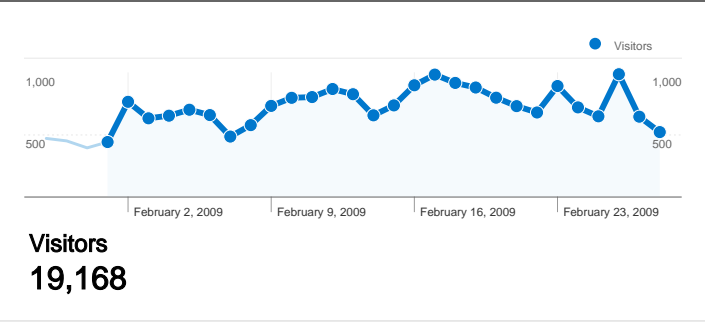

Site Usage

22,204 Visits

78.80% Bounce Rate

36,592 Pageviews

00:01:05 Avg. Time on Site

1.65 Pages/Visit

84.36% % New Visits

Visitors Overview

19,168 people visited this site

22,204 Visits

19,168 Absolute Unique Visitors

36,592 Pageviews

1.65 Average Pageviews

00:01:05 Time on Site

78.80% Bounce Rate

84.36% New Visits

All traffic sources sent a total of 22,204 visits

-  **13.26%** Direct Traffic
-  **8.30%** Referring Sites
-  **77.98%** Search Engines

- **Search Engines**
17,315.00 (77.98%)
- **Direct Traffic**
2,944.00 (13.26%)
- **Referring Sites**
1,844.00 (8.30%)
- **Other**
101 (0.45%)

Pages on this site were viewed a total of 36,592 times

36,592 Pageviews

29,178 Unique Views

78.80% Bounce Rate

AdSense Performance

0 AdSense Page Impressions

\$0.00 AdSense Revenue

0 AdSense Unit Impressions