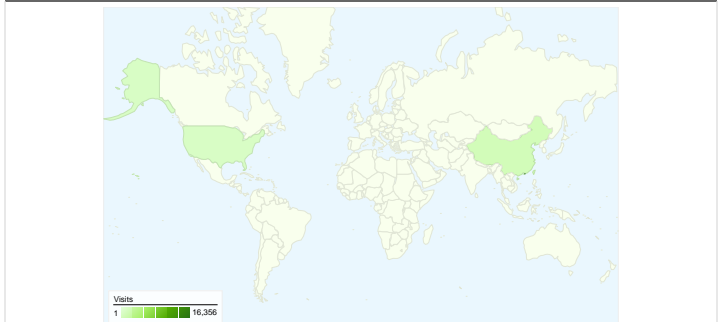

Map Overlay world