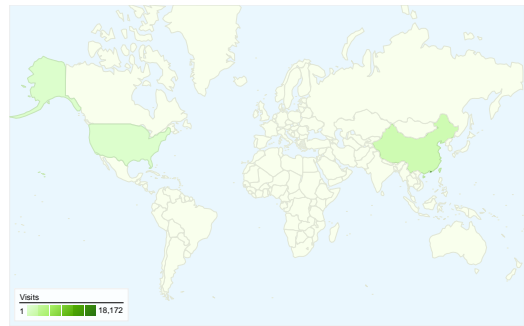

Site Usage

25,009 Visits

78.46% Bounce Rate

41,429 Pageviews

00:01:06 Avg. Time on Site

1.66 Pages/Visit

85.15% % New Visits

Visitors Overview

Visitors
21,938

Map Overlay world

Traffic Sources Overview

- **Search Engines**
17,973.00 (71.87%)
- **Direct Traffic**
4,348.00 (17.39%)
- **Referring Sites**
2,563.00 (10.25%)
- **Other**
125 (0.50%)

Content Overview

All traffic sources sent a total of 25,009 visits

-  **17.39% Direct Traffic**
-  **10.25% Referring Sites**
-  **71.87% Search Engines**

- **Search Engines**
17,973.00 (71.87%)
- **Direct Traffic**
4,348.00 (17.39%)
- **Referring Sites**
2,563.00 (10.25%)
- **Other**
125 (0.50%)

25,009 visits came from 74 countries/territories

Site Usage

Visits	Pages/Visit	Avg. Time on Site	% New Visits	Bounce Rate	
25,009 % of Site Total: 100.00%	1.66 Site Avg: 1.66 (0.00%)	00:01:06 Site Avg: 00:01:06 (0.00%)	85.37% Site Avg: 85.15% (0.26%)	78.46% Site Avg: 78.46% (0.00%)	
Country/Territory	Visits	Pages/Visit	Avg. Time on Site	% New Visits	Bounce Rate
Hong Kong	18,172	1.75	00:01:12	83.76%	76.97%
Taiwan	2,590	1.31	00:00:42	89.38%	85.06%
China	1,875	1.50	00:01:09	89.49%	79.36%
Macau SAR China	531	1.51	00:00:38	91.15%	82.30%
United States	439	1.29	00:00:30	90.21%	84.74%
Canada	208	1.46	00:00:49	84.62%	79.33%
United Kingdom	186	1.58	00:01:09	77.96%	75.81%
Australia	176	1.36	00:00:39	92.61%	84.09%
Singapore	156	1.64	00:01:00	83.97%	75.64%
Malaysia	152	1.59	00:00:47	96.71%	80.92%