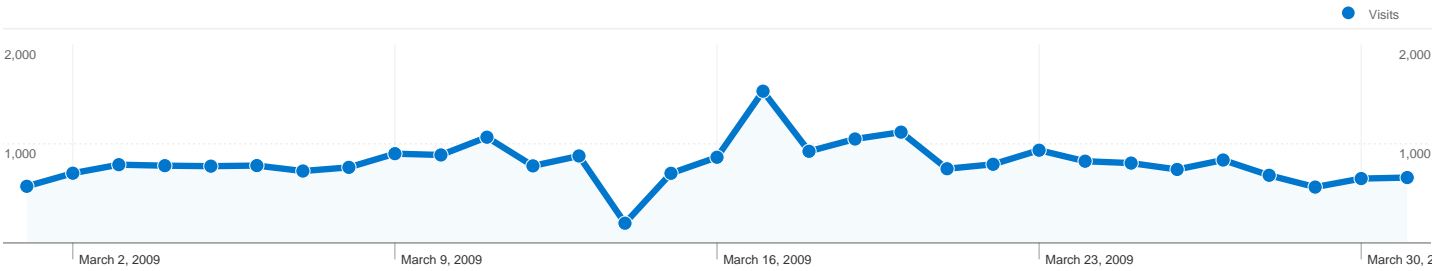

All traffic sources sent a total of 25,009 visits

- **17.39% Direct Traffic**
- **10.25% Referring Sites**
- **71.87% Search Engines**

- **Search Engines**
  17,973.00 (71.87%)
- **Direct Traffic**
  4,348.00 (17.39%)
- **Referring Sites**
  2,563.00 (10.25%)
- **Other**
  125 (0.50%)

Top Traffic Sources

Sources	Visits	% visits
google (organic)	8,890	35.55%
yahoo (organic)	8,667	34.66%
(direct) ((none))	4,348	17.39%
facebook.com (referral)	567	2.27%
baidu (organic)	351	1.40%

Keywords	Visits	% visits
youtube com hk	973	5.41%
you tube hk	222	1.24%
sony dsc-s950	176	0.98%
canon ixus 100 is	175	0.97%
sony ericsson idou	160	0.89%