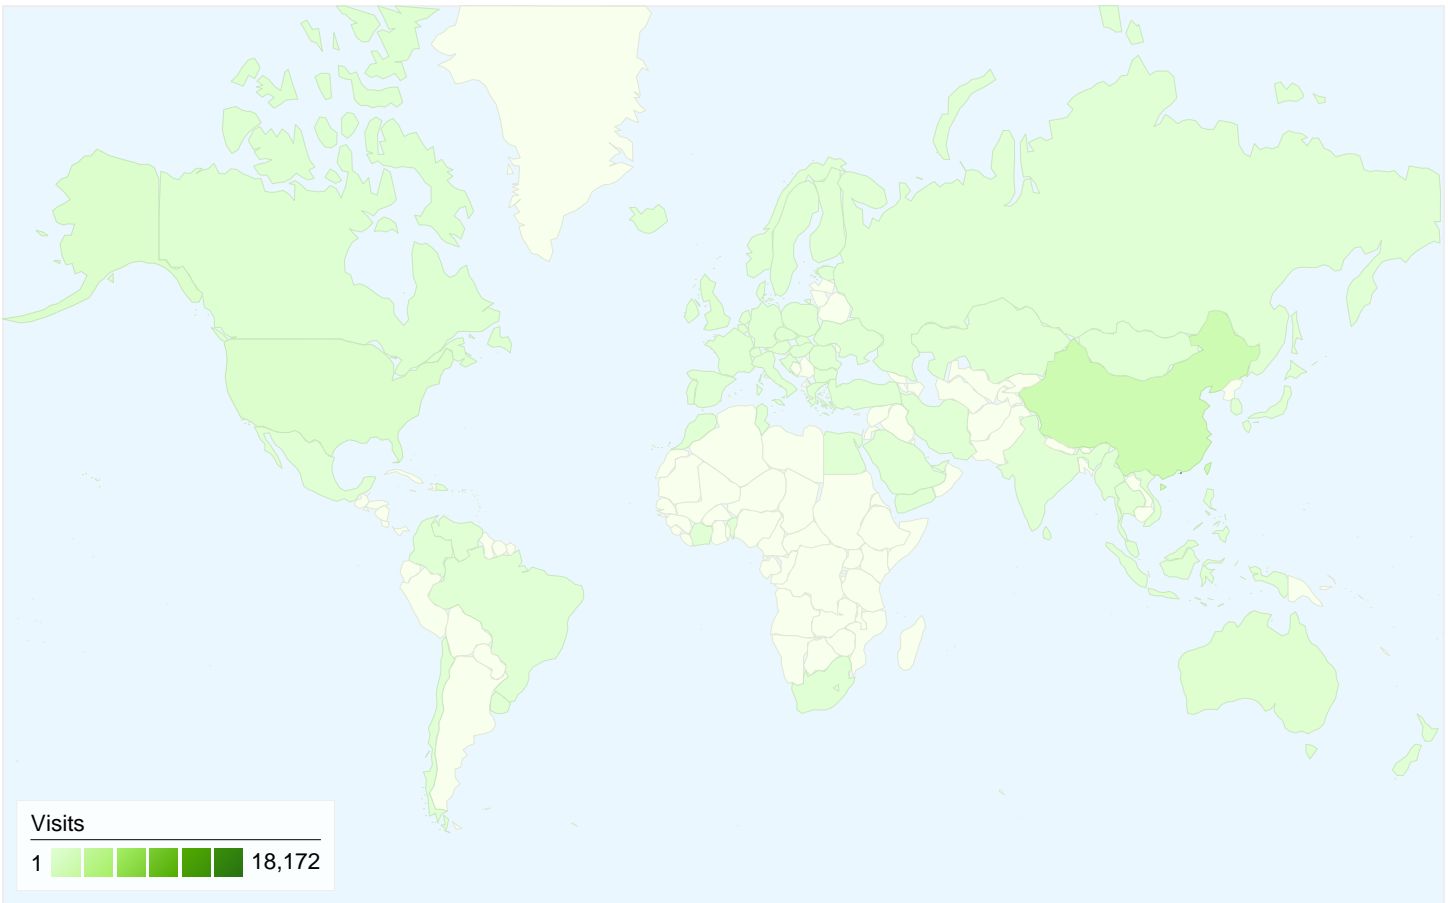

Visitors
21,938

Map Overlay world

Traffic Sources Overview

- **Search Engines**
17,973.00 (71.87%)
- **Direct Traffic**
4,348.00 (17.39%)
- **Referring Sites**
2,563.00 (10.25%)
- **Other**
125 (0.50%)

Content Overview

All traffic sources sent a total of 25,009 visits

-  **17.39% Direct Traffic**
-  **10.25% Referring Sites**
-  **71.87% Search Engines**

- **Search Engines**
17,973.00 (71.87%)
- **Direct Traffic**
4,348.00 (17.39%)
- **Referring Sites**
2,563.00 (10.25%)
- **Other**
125 (0.50%)

25,009 visits came from 74 countries/territories

Site Usage

Visits	Pages/Visit	Avg. Time on Site	% New Visits	Bounce Rate	
25,009 % of Site Total: 100.00%	1.66 Site Avg: 1.66 (0.00%)	00:01:06 Site Avg: 00:01:06 (0.00%)	85.37% Site Avg: 85.15% (0.26%)	78.46% Site Avg: 78.46% (0.00%)	
Country/Territory	Visits	Pages/Visit	Avg. Time on Site	% New Visits	Bounce Rate
Hong Kong	18,172	1.75	00:01:12	83.76%	76.97%
Taiwan	2,590	1.31	00:00:42	89.38%	85.06%
China	1,875	1.50	00:01:09	89.49%	79.36%
Macau SAR China	531	1.51	00:00:38	91.15%	82.30%
United States	439	1.29	00:00:30	90.21%	84.74%
Canada	208	1.46	00:00:49	84.62%	79.33%
United Kingdom	186	1.58	00:01:09	77.96%	75.81%
Australia	176	1.36	00:00:39	92.61%	84.09%
Singapore	156	1.64	00:01:00	83.97%	75.64%
Malaysia	152	1.59	00:00:47	96.71%	80.92%