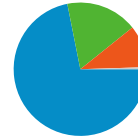

- **Search Engines**
  17,973.00 (71.87%)
- **Direct Traffic**
  4,348.00 (17.39%)
- **Referring Sites**
  2,563.00 (10.25%)
- **Other**
  125 (0.50%)

Top Traffic Sources

Sources	Visits	% visits
google (organic)	8,890	35.55%
yahoo (organic)	8,667	34.66%
(direct) ((none))	4,348	17.39%
facebook.com (referral)	567	2.27%
baidu (organic)	351	1.40%

Keywords	Visits	% visits
youtube com hk	973	5.41%
you tube hk	222	1.24%
sony dsc-s950	176	0.98%
canon ixus 100 is	175	0.97%
sony ericsson idou	160	0.89%