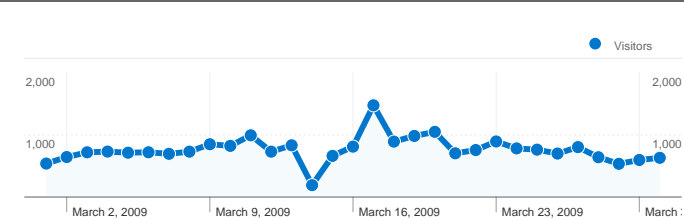

Site Usage

25,009 Visits

78.46% Bounce Rate

41,429 Pageviews

00:01:06 Avg. Time on Site

1.66 Pages/Visit

85.15% % New Visits

Visitors Overview

25,009 Visits

21,938 Absolute Unique Visitors

41,429 Pageviews

1.66 Average Pageviews

00:01:06 Time on Site

78.46% Bounce Rate

85.15% New Visits

Technical Profile

25,009 visits came from 74 countries/territories

Site Usage

Visits	Pages/Visit	Avg. Time on Site	% New Visits	Bounce Rate	
25,009 % of Site Total: 100.00%	1.66 Site Avg: 1.66 (0.00%)	00:01:06 Site Avg: 00:01:06 (0.00%)	85.37% Site Avg: 85.15% (0.26%)	78.46% Site Avg: 78.46% (0.00%)	
Country/Territory	Visits	Pages/Visit	Avg. Time on Site	% New Visits	Bounce Rate
Hong Kong	18,172	1.75	00:01:12	83.76%	76.97%
Taiwan	2,590	1.31	00:00:42	89.38%	85.06%
China	1,875	1.50	00:01:09	89.49%	79.36%
Macau SAR China	531	1.51	00:00:38	91.15%	82.30%
United States	439	1.29	00:00:30	90.21%	84.74%
Canada	208	1.46	00:00:49	84.62%	79.33%
United Kingdom	186	1.58	00:01:09	77.96%	75.81%
Australia	176	1.36	00:00:39	92.61%	84.09%
Singapore	156	1.64	00:01:00	83.97%	75.64%
Malaysia	152	1.59	00:00:47	96.71%	80.92%

Pages on this site were viewed a total of 41,429 times

41,429 Pageviews

33,630 Unique Views

78.46% Bounce Rate

AdSense Performance

0 AdSense Page Impressions

\$0.00 AdSense Revenue

0 AdSense Unit Impressions