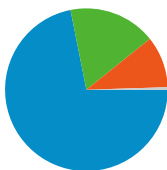

Traffic Sources Overview

- **Search Engines**
  17,973.00 (71.87%)
- **Direct Traffic**
  4,348.00 (17.39%)
- **Referring Sites**
  2,563.00 (10.25%)
- **Other**
  125 (0.50%)

Content Overview

Pages	Pageviews	% Pageviews
/index.php	3,571	8.62%
/youtube	2,274	5.49%
/canon-digital-ixus-110-is-100-	1,345	3.25%
/sony-cyber-shot-dsc-s950	908	2.19%
/facebook-pet-society	648	1.56%